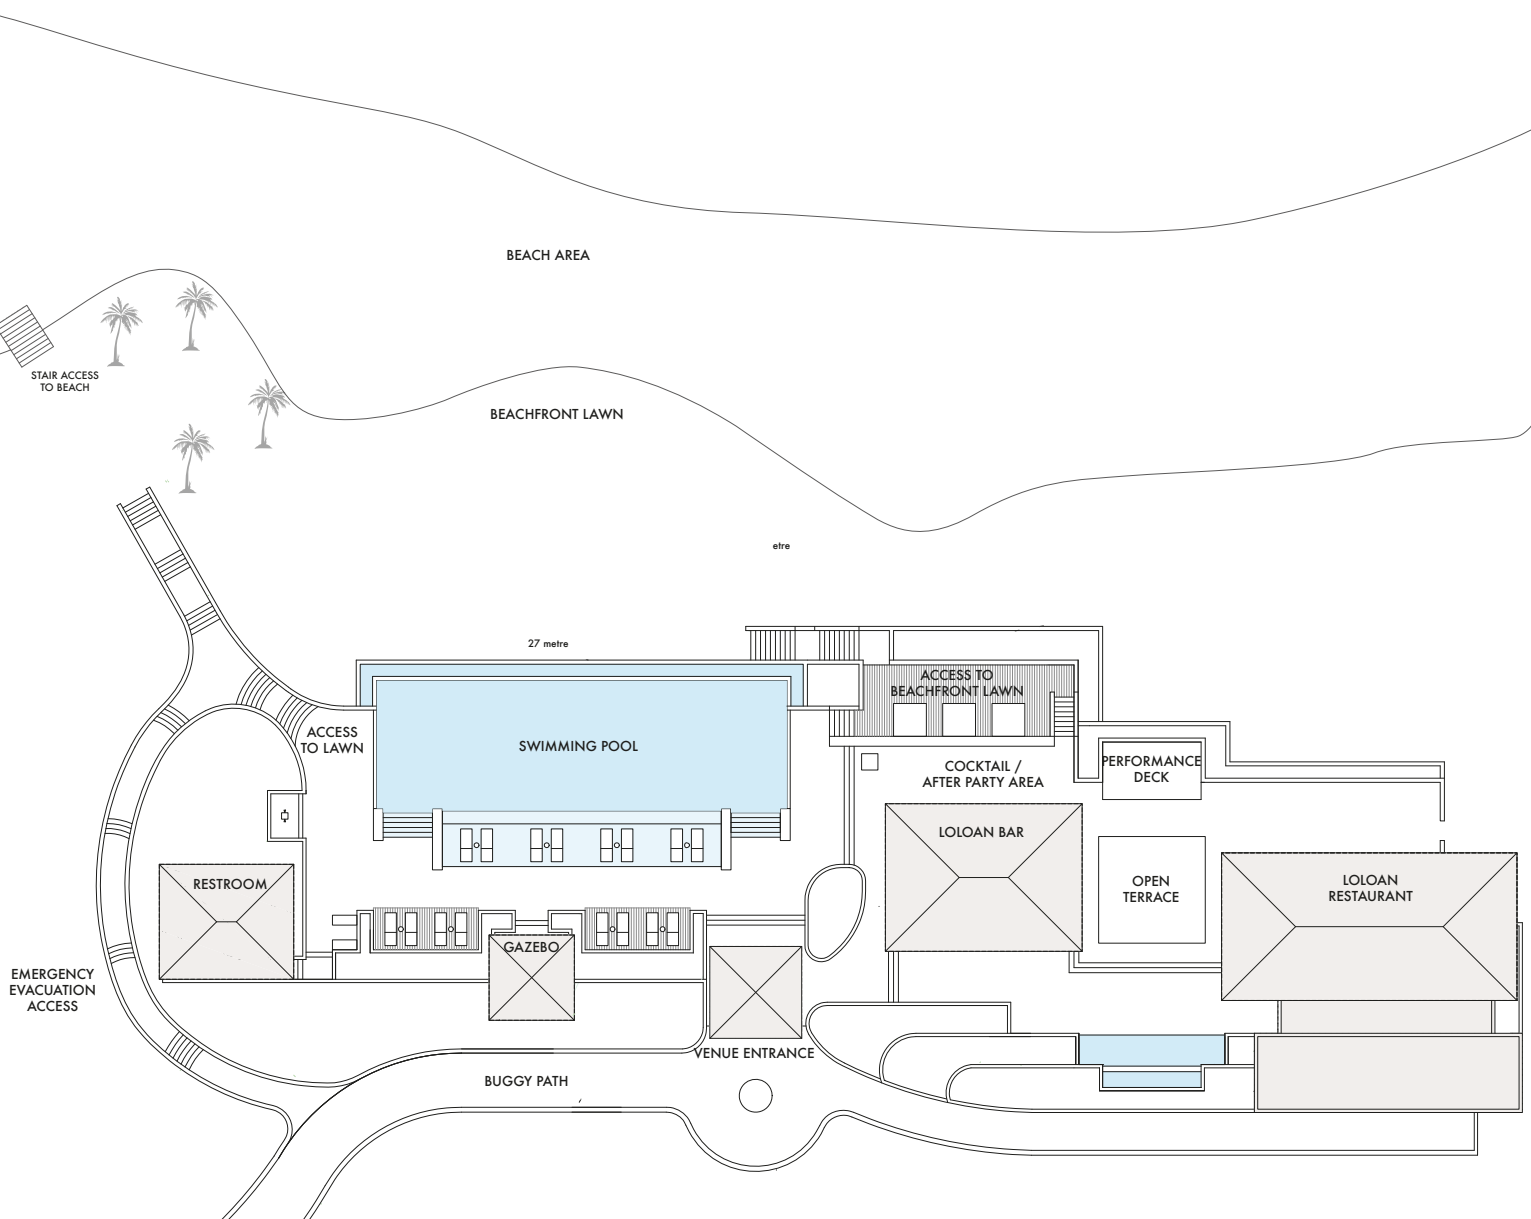

RAFFLES
BALI

Loloan Beach Bar and Grill

RECEPTION DINNER LAYOUT

- Venue is available for wedding ceremonies at the beach and reception dinner celebrations at the beachfront lawn.
- Maximum capacity of 80 persons at the Beachfront Lawn.