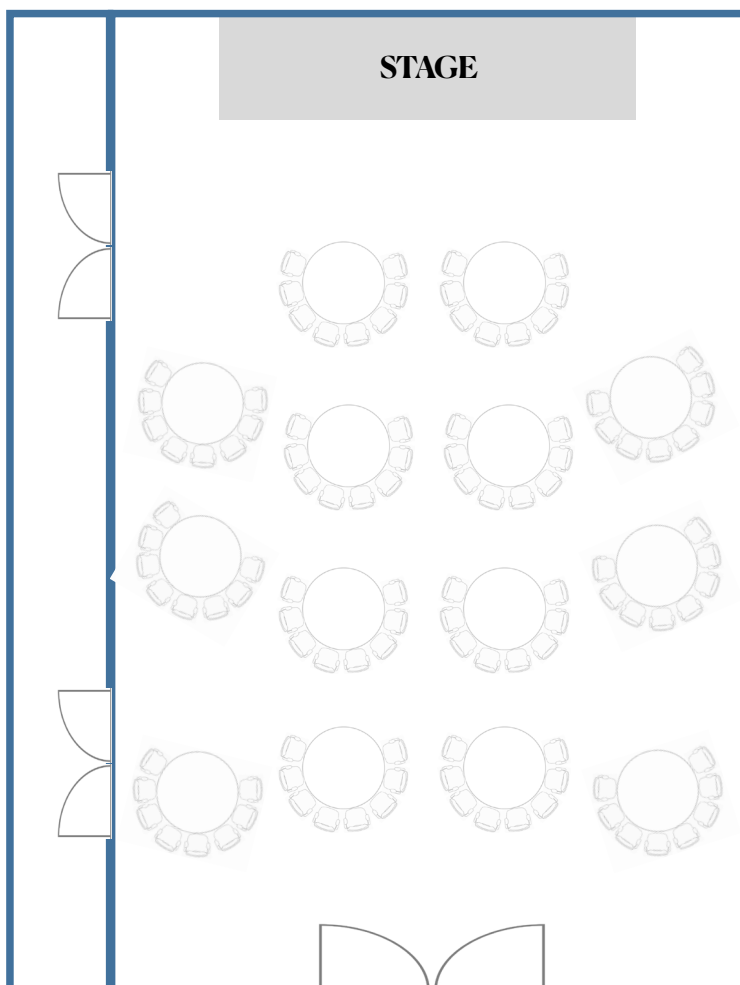

RAFFLES

GRAND HOTEL D'ANGKOR SIEM REAP

KRAVAN ROOM

Length : 7.5m
Width : 9m
Height : 3.5m
Sqm : 63 sqm

Board Room : 25 pax
Theatre : 40 pax
Cluster : 30 pax
Classroom : 35 pax
U-Shape : 25 pax

RAFFLES

GRAND HOTEL D'ANGKOR SIEM REAP

KRAVAN ROOM

Length : 7.5m
Width : 9m
Height : 3.5m
Sqm : 63 sqm

Board Room : 25 pax
Theatre : 40 pax
Cluster : 30 pax
Classroom : 35 pax
U-Shape : 25 pax

RAFFLES

GRAND HOTEL D'ANGKOR SIEM REAP

RAFFLES MARQUEE

Length : 23m
Width : 15m
Height : 3m

Board Room : 60 pax
Theatre : 200 pax
Cluster : 120 pax
Classroom : 100 pax
U-Shape : 50 pax