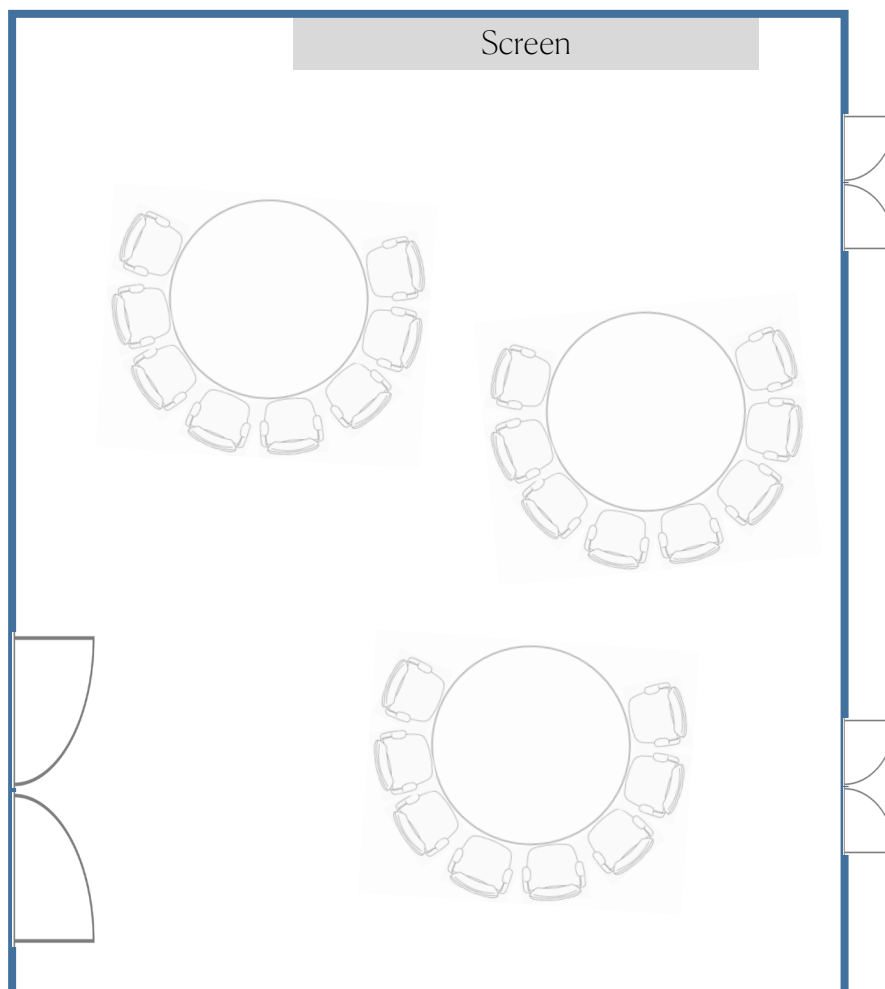

RAFFLES

GRAND HOTEL D'ANGKOR SIEM REAP

KRAVAN ROOM

Length : 7.5m
Width : 9m
Height : 3.5m
Sqm : 63 sqm

Board Room : 25 pax
Theatre : 40 pax
Cluster : 30 pax
Classroom : 35 pax
U-Shape : 25 pax

RAFFLES

GRAND HOTEL D'ANGKOR SIEM REAP

KRAVAN ROOM

Length : 7.5m
Width : 9m
Height : 3.5m
Sqm : 63 sqm

Board Room : 25 pax
Theatre : 40 pax
Cluster : 30 pax
Classroom : 35 pax
U-Shape : 25 pax

RAFFLES

GRAND HOTEL D'ANGKOR SIEM REAP

RAFFLES MARQUEE

Length : 23m
Width : 15m
Height : 3m

Board Room : 60 pax
Theatre : 200 pax
Cluster : 120 pax
Classroom : 100 pax
U-Shape : 50 pax