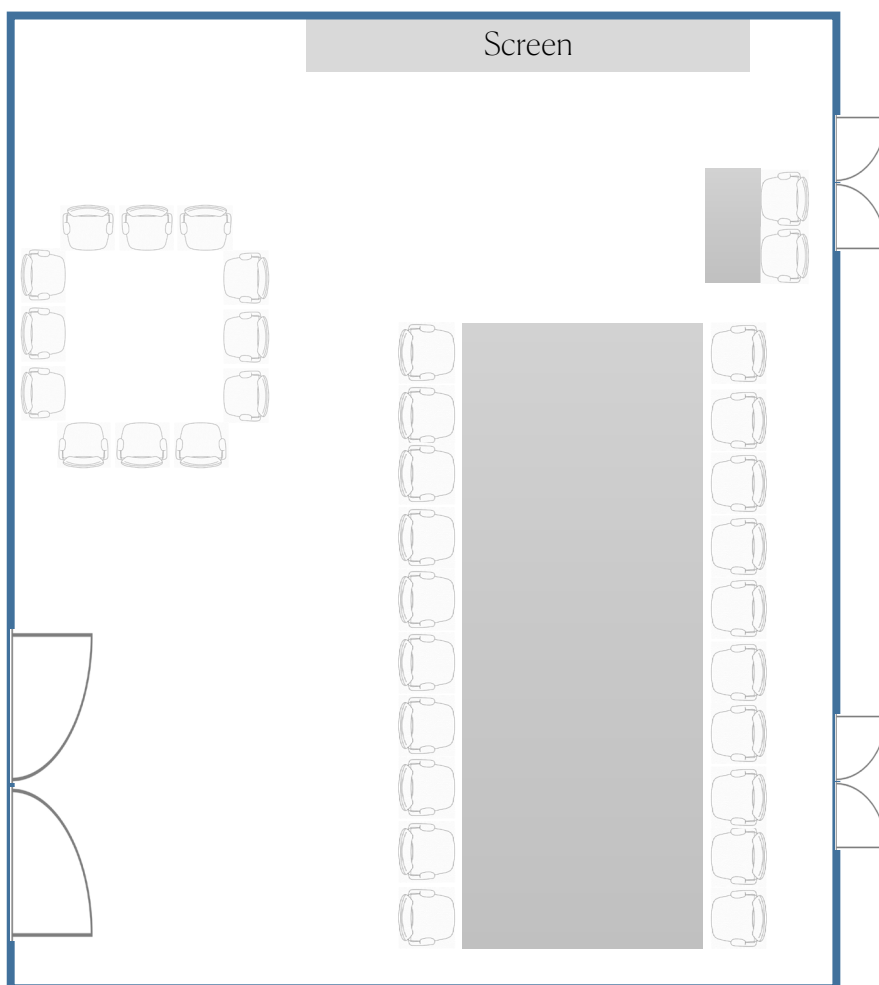

RAFFLES

GRAND HOTEL D'ANGKOR SIEM REAP

KRAVAN ROOM

Length : 7.5m
Width : 9m
Height : 3.5m
Sqm : 63 sqm

Board Room : 25 pax
Theatre : 40 pax
Cluster : 30 pax
Classroom : 35 pax
U-Shape : 25 pax

RAFFLES

GRAND HOTEL D'ANGKOR SIEM REAP

KRAVAN ROOM

Length : 7.5m
Width : 9m
Height : 3.5m
Sqm : 63 sqm

Board Room : 25 pax
Theatre : 40 pax
Cluster : 30 pax
Classroom : 35 pax
U-Shape : 25 pax

RAFFLES

GRAND HOTEL D'ANGKOR SIEM REAP

RAFFLES MARQUEE

Length : 23m
Width : 15m
Height : 3m

Board Room : 60 pax
Theatre : 200 pax
Cluster : 120 pax
Classroom : 100 pax
U-Shape : 50 pax