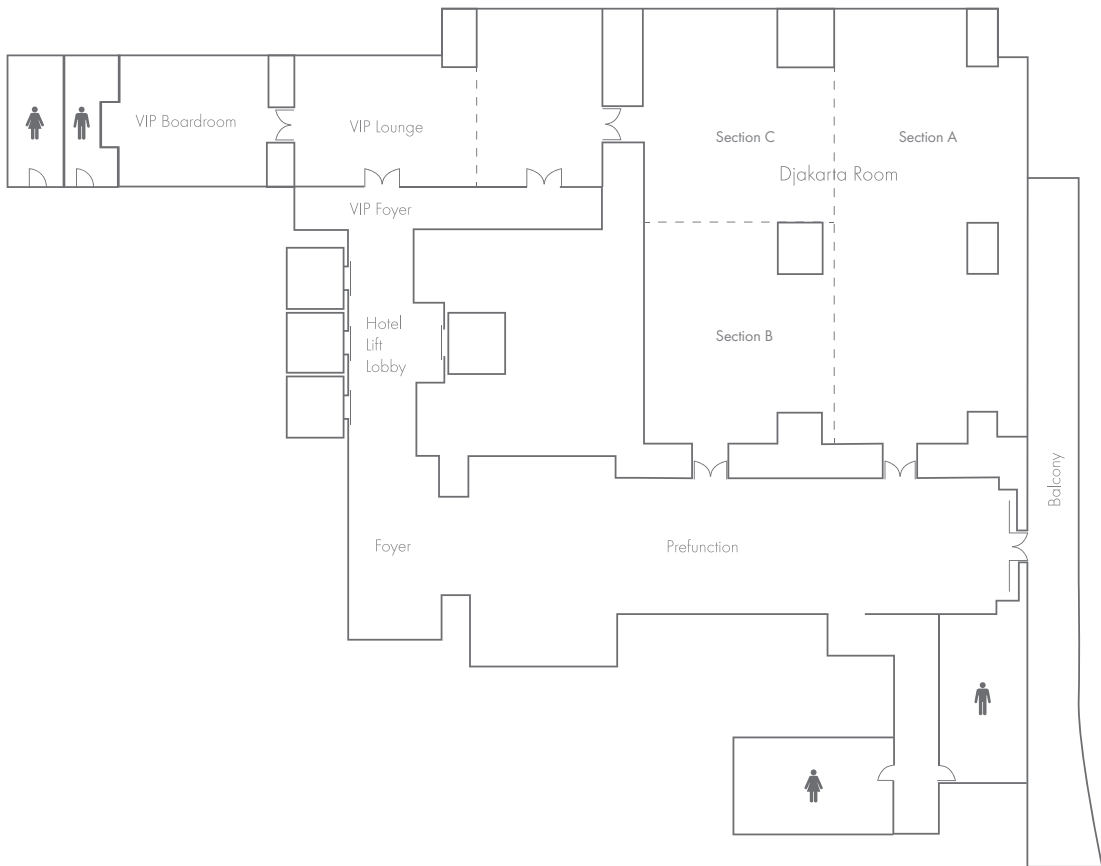

Events on Two

The Djakarta function room offers a daylight concept with floor-to-ceiling glass windows and state-of-the-art event facilities.

- Divisible into 3 sections
- Medium size function room for up to 400 people
- Fresh-air balcony
- Adjoined with separate VIP Lounge and VIP Boardroom

The Dian Ballroom

The sublime Dian Ballroom, with over 2,500 square meters of stunning uninterrupted space and a ceiling as high as 9 metres, provides flexibility to host grand events of all kind.

- State-of-the-art tablet devices that control lighting, AV screen, projector and sound systems
- Retractable ceiling-mounted skyhook system provides mounting support, power and connections for audio, video, WiFi, and lighting equipment
- Three built-in LCD projectors, one for each section
- Three motorized ceiling-mounted projection screens (7 x 5 metres)
- Ample 3-phase power supply sockets throughout the ballroom
- Ultramodern modular live cooking stations provide flexibility for an interactive dining experience