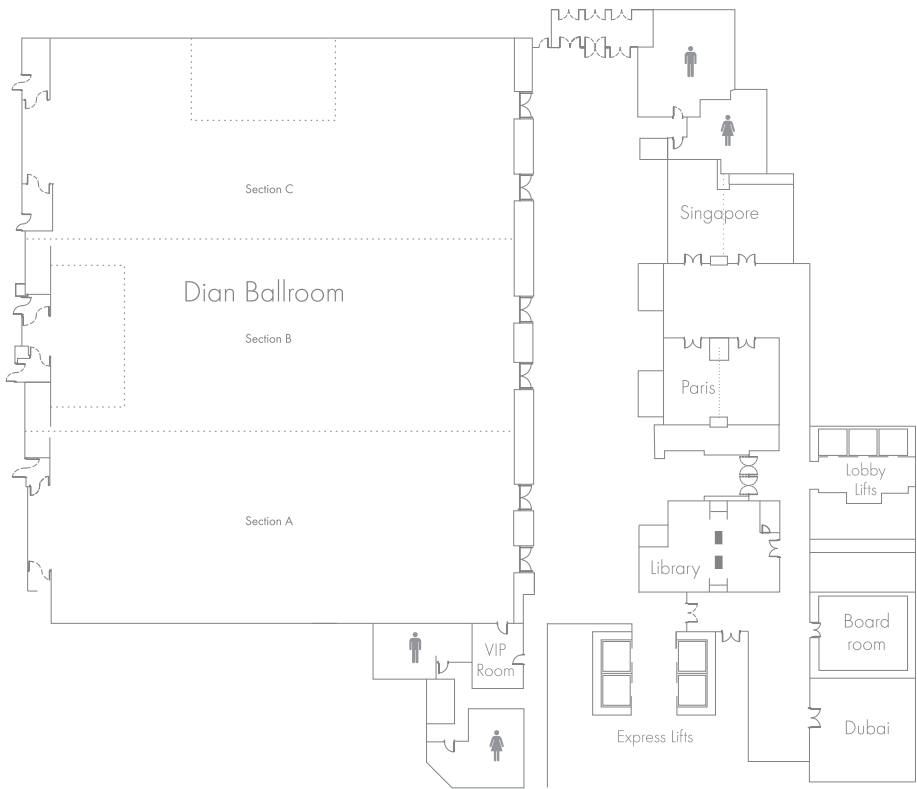

Events on Two

The Djakarta function room offers a daylight concept with floor-to-ceiling glass windows and state-of-the-art event facilities.

- Divisible into 3 sections
- Medium size function room for up to 400 people
- Fresh-air balcony
- Adjoined with separate VIP Lounge and VIP Boardroom

The Dian Ballroom

The sublime Dian Ballroom, with over 2,500 square meters of stunning uninterrupted space and a ceiling as high as 9 metres, provides flexibility to host grand events of all kind.

- State-of-the-art tablet devices that control lighting, AV screen, projector and sound systems
- Retractable ceiling-mounted skyhook system provides mounting support, power and connections for audio, video, WiFi, and lighting equipment
- Three built-in LCD projectors, one for each section
- Three motorized ceiling-mounted projection screens (7 x 5 metres)
- Ample 3-phase power supply sockets throughout the ballroom
- Ultramodern modular live cooking stations provide flexibility for an interactive dining experience

Events on Two (480 m ²)	Space		Capacity			
	Size in m ²	Dimensions	Classroom	Banquet	Reception	Theatre
Djakarta Room	288	16 x 18	150	150	400	300
Djakarta A	144	8 x 18	70	70	200	150
Djakarta B	72	8 x 9	30	30	60	40
Djakarta C	72	8 x 9	30	30	60	40
Prefunction	192	24 x 8	-	70	200	150
VIP Lounge	80	16 x 5	-	30	60	40
VIP Boardroom	40	8 x 5	20	20	50	30

Level 11 Venue	Space		Capacity			
	Size in m2	Dimensions	Classroom	Banquet	Reception	Theatre
Singapore	98.6	8.5 x 11.6	36	50	80	65
<i>Singapore 1</i>	43.3	8.5 x 5.1	14	20	40	35
<i>Singapore 2</i>	55.3	8.5 x 6.5	18	20	40	35
Paris	80	8 x 10	36	50	75	60
<i>Paris 1</i>	40	8 x 5	15	10	30	30
<i>Paris 2</i>	40	8 x 5	15	10	30	30
Dubai	85.5	9 x 9.5	20	50	65	48
Boardroom	52.5	7.5 x 7	16	-	-	-
Library	100	9 x 10	-	-	-	-
Dian Ballroom	2,520	56 x 45	1,500	1,200	3,000	2,400
<i>Section A</i>	810	18 x 45	480	350	800	750
<i>Section B</i>	855	19 x 45	480	350	800	750
<i>Section C</i>	855	19 x 45	480	350	800	750
Prefunction	672	12 x 56	-	-	500	-