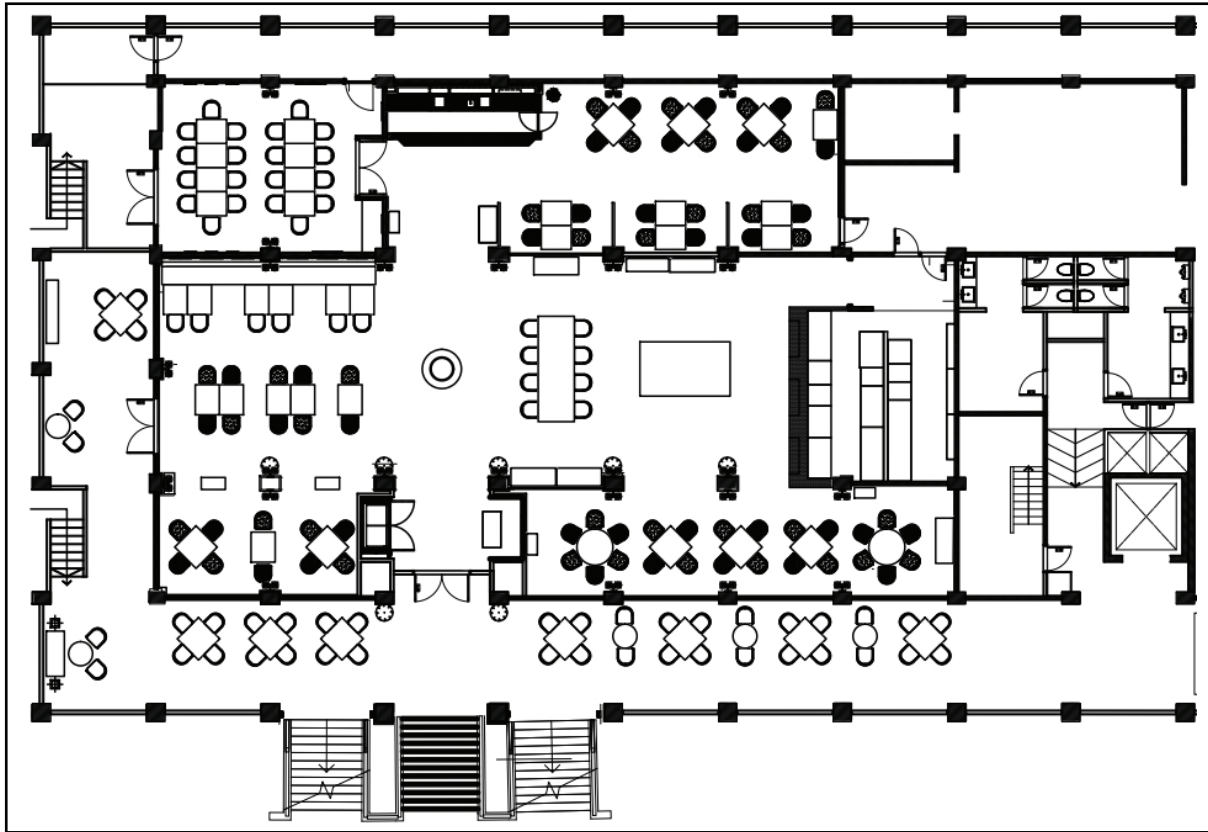

ROYAL BALLROOM

500 m²

EMPRESS ROOM

222 m²

15.98 m

LE PHNOM 1929

RESTAURANT LE ROYAL

150 m²

PDR (Private Dining Room)