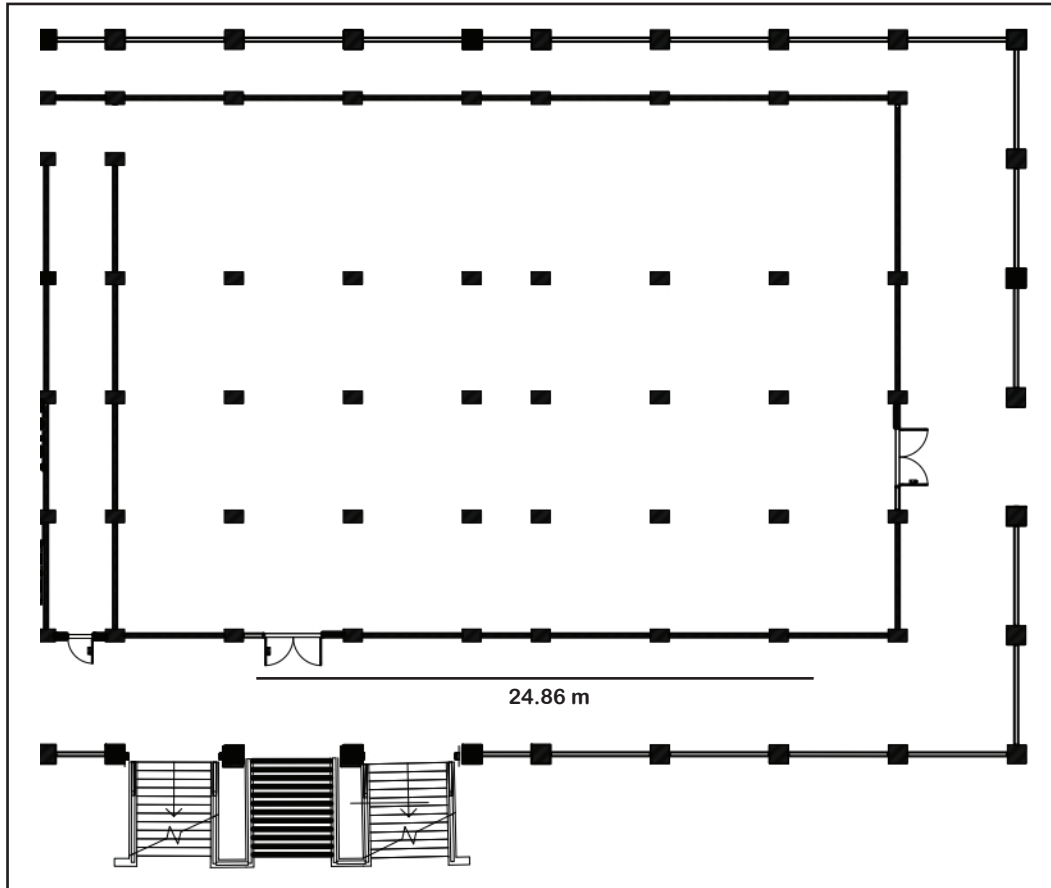

ROYAL BALLROOM

500 m²

EMPRESS ROOM

222 m²

15.98 m

LE PHNOM 1929

RESTAURANT LE ROYAL

150 m²

PDR (Private Dining Room)