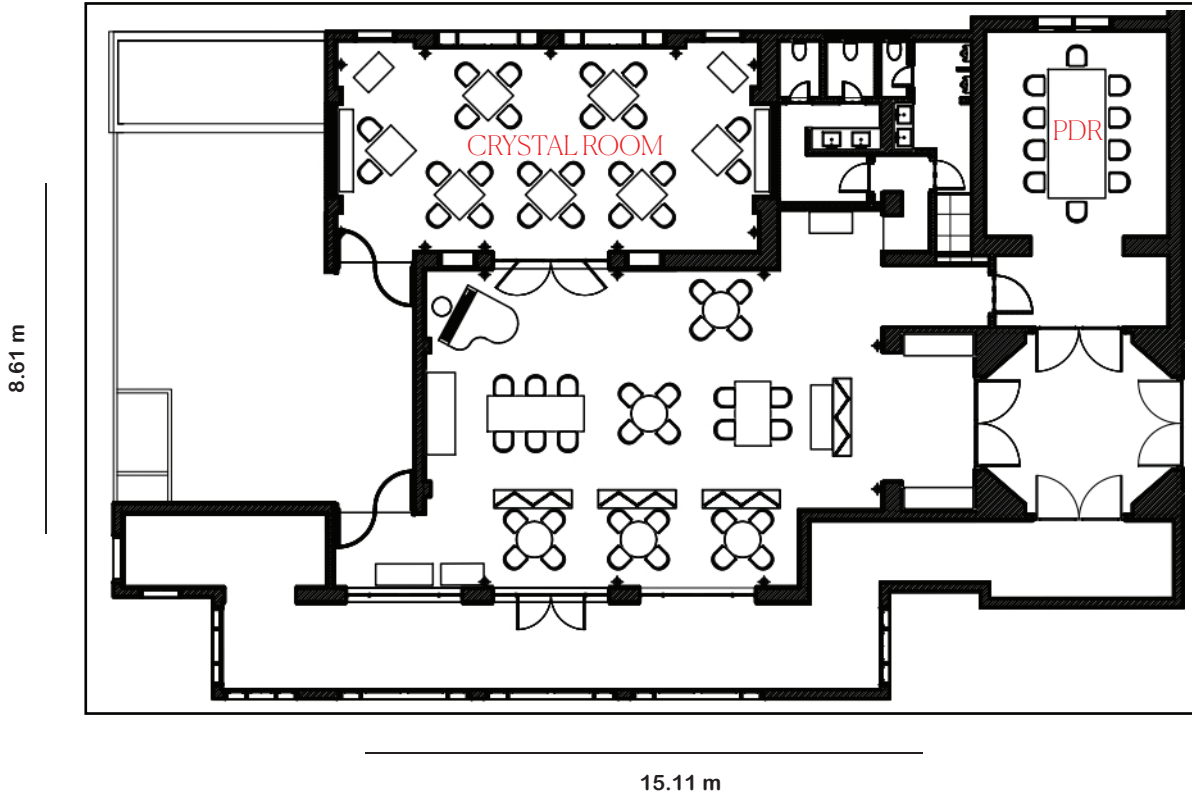

ROYAL BALLROOM

500 m²

EMPRESS ROOM

222 m²

15.98 m

LE PHNOM 1929

RESTAURANT LE ROYAL

150 m²

PDR (Private Dining Room)