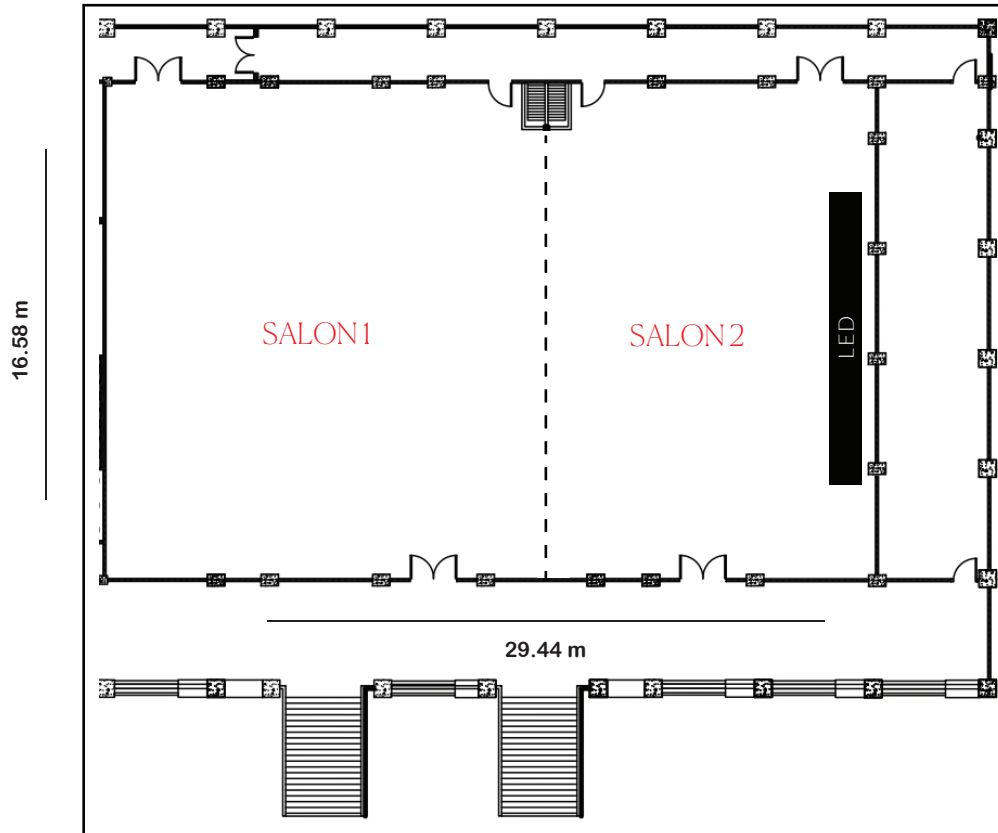

ROYAL BALLROOM

500 m²

EMPRESS ROOM

222 m²

15.98 m

LE PHNOM 1929

RESTAURANT LE ROYAL

150 m²

PDR (Private Dining Room)